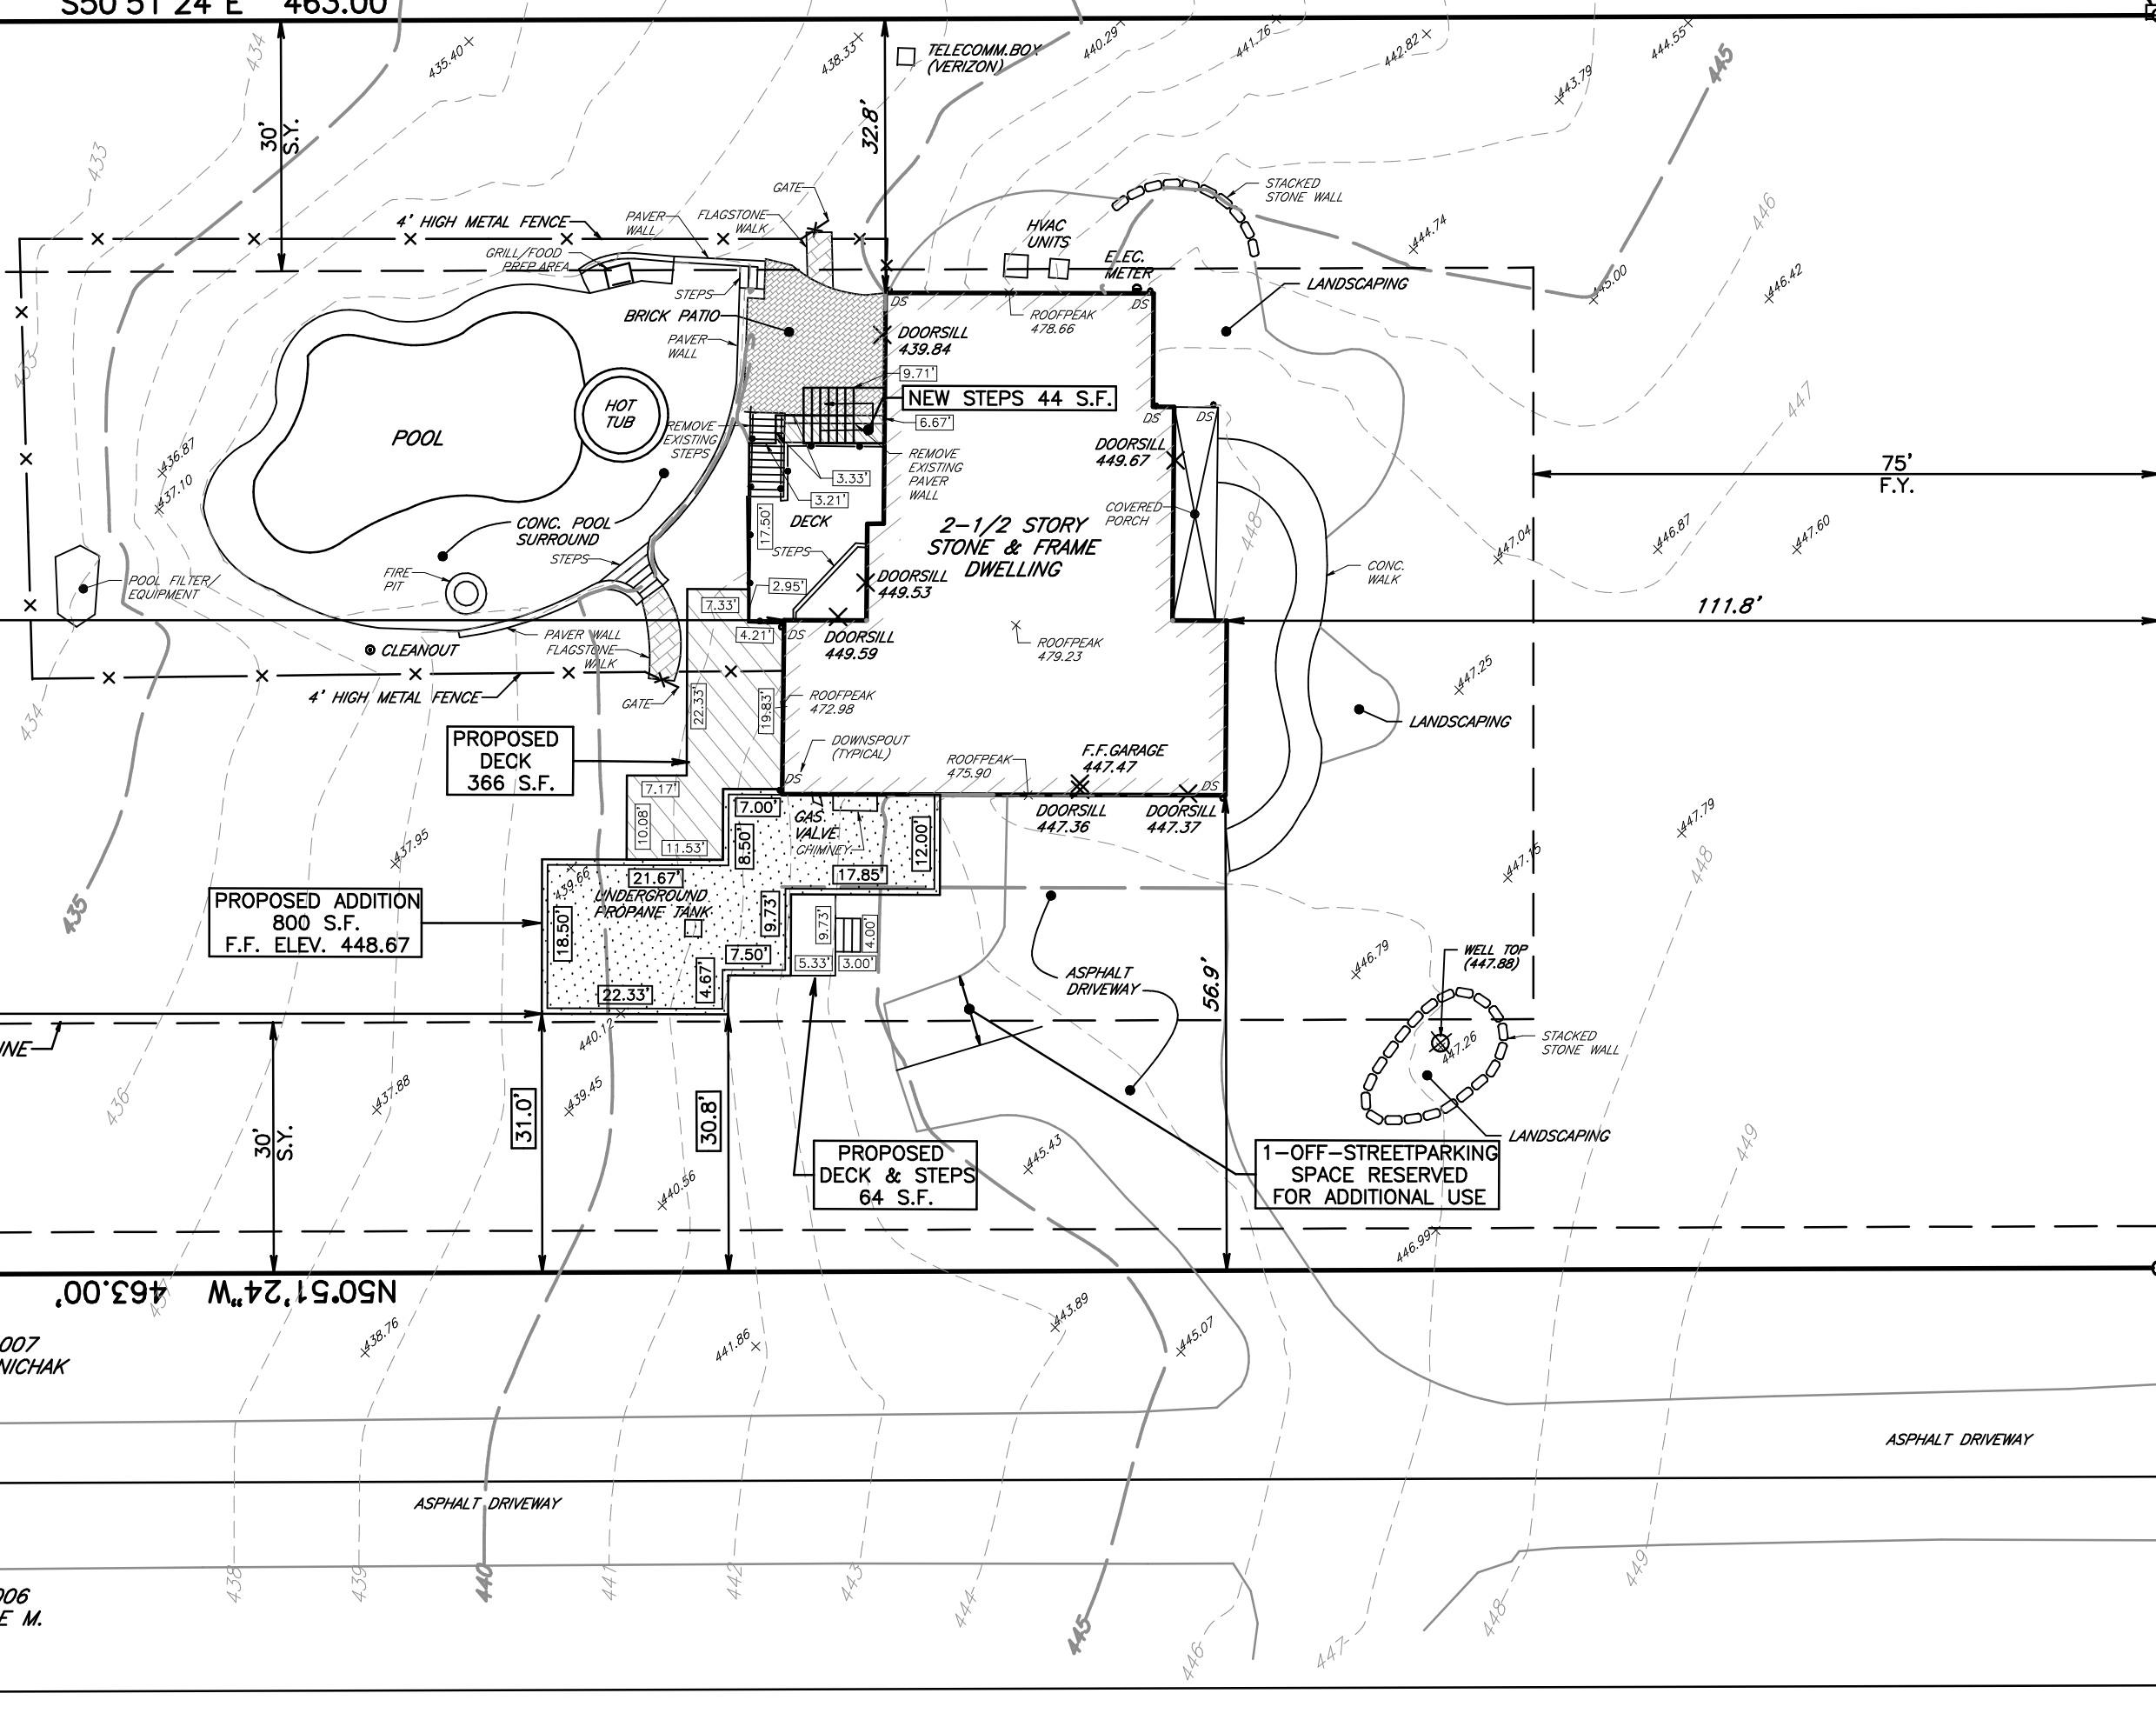

DETAIL 'A'
(NOT TO SCALE)

CONC. MON.
(FOUND)
(SEE DETAIL 'A')

2-009-249-005

0 S.F.
ACRES

S50°51'24"E 463.00'

30' S.Y.

75' F.Y.

111.8'

S39°18'36"W 150.00'

ULTIMATE R/W 30' OFF CENTERLINE

BUILDING SETBACK LINE

N50°51'24"W 463.00'

30' S.Y.

T.P. 12-009-249-007
N/F EDWARD A. BORTNICHAK

T.P. 12-009-249-006
N/F KEVIN R. & ALICE M. COLYAR

MAILBOX
MAILBOX

PIN
(FOUND)

UTILITY POLE
PP&L
69165-540416

MAILBOX
MAILBOX

THREE MILE RUN ROAD